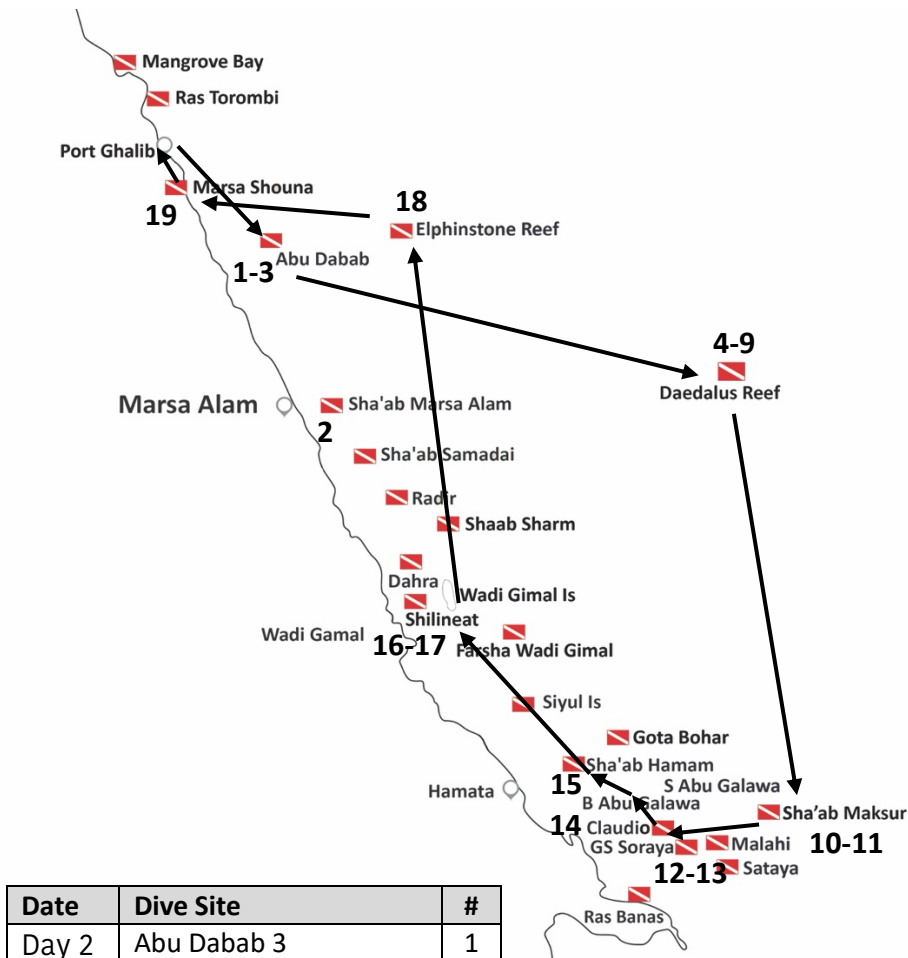

Daedalus & Fury Shoal

M/Y All Star Scuba Scene

Date	Dive Site	#
Day 2	Abu Dabab 3	1
	Abu Dabab 2-3	2
	Abu Dabab 3 (Night)	3
Day 3	Daedalus Reef NW	4
	Daedalus Reef NW	5
	Daedalus Reef W	6
Day 4	Daedalus Reef SE	7
	Daedalus Reef NE	8
	Daedalus Reef S	9
Day 5	Shaab Maksur N	10
	El Malahi	11
	Shaab Claudio	12
	Shaab Claudio (Night)	13
Day 6	Small Abu Galawa	14
	Shaab Hamam	15
	Shilineat	16
	Shilineat (Night)	17
Day 7	Elphinstone	18
	Marsa Shouna	19