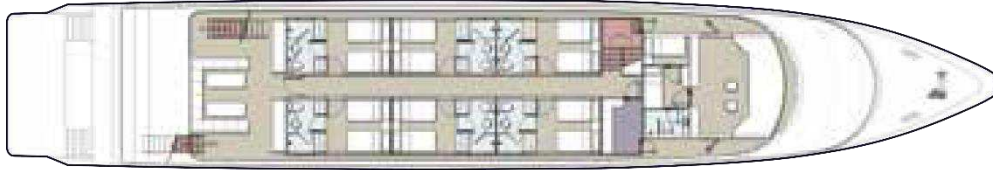

UPPER DECK PLAN

MAIN DECK PLAN

ALL STAR VELOCEAN - LAYOUT AND ROOMING CHART

Elite Suite 1: Twins or King

Elite Suite 2: Twins or King

Elite Suite 3: Twins or King

Elite Suite 4: Twins or King

Elite Suite 5: Twins or King

Elite Suite 6: Twins or King

Platinum Suite 1: King

Platinum Suite 2: King

Signature Single Suite 1: Twin

Signature Single Suite 2: Twin

*For Elite Suites 1 – 6: Please circle Twins or King for bed configuration.