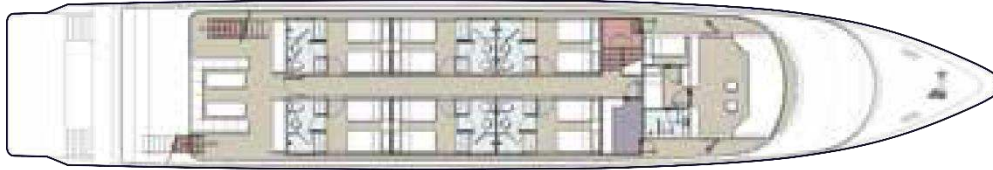

## UPPER DECK PLAN

## MAIN DECK PLAN

### ALL STAR VELOCEAN - LAYOUT AND ROOMING CHART

**Platinum Suite #1: King**

---

---

**Platinum Suite #2: King**

---

---

**Signature Single Suite #3: Double**